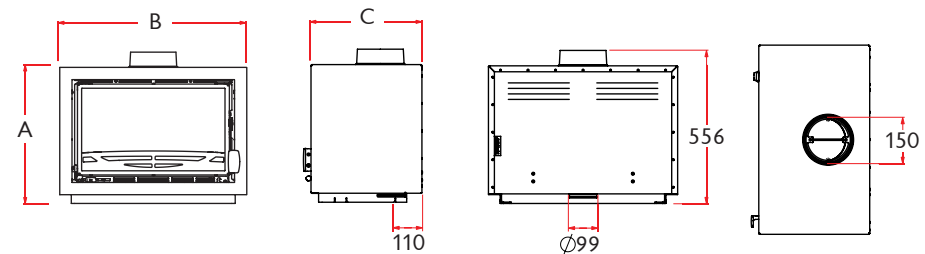

RATED OUTPUT

5kW to room (range **2-7kW**)

NET EFFICIENCY

81%

FLUE OUTLET

Top **150mm (6")** dia

MAX LOG LENGTH

480 mm (19")

MIN DISTANCE TO COMBUSTIBLES

Side: **150mm** Rear: **270mm**

*With insulated flue: Side: **100mm** Rear: **130mm***

		A	B	C	WEIGHT
FREESTANDING		500	688	403	103KG
STORE STAND		1000	688	500	126KG
CENTRE STAND		910	688	403	136KG
BENCH STAND		1000	1300	500	139KG