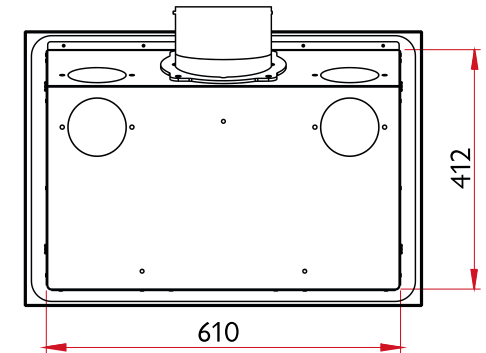

charnwood 

BAY VL INSERT

STOVE DIMENSIONS

The Bay VL is the latest addition to the Bay range. The firebox of the stove is the same as the original Bay 5 but the VL features a large landscape window framed with a vitreous enamel VLAZE surround for a more clean lined look.

The Bay VL is available in 3 colour options: satin black, mirror black and gloss black.

FRONT VIEW

BACK VIEW

SIDE VIEW

NB: Door extends a maximum of 573mm from front of stove when open.

PLAN VIEW

Heat Output to Room

Nominal 5kW (Range 2-7kW)

Flue Outlet

Top or Rear 150mm (6") diameter

Net Efficiency

81%

Maximum Log Length

480mm (19 inches)