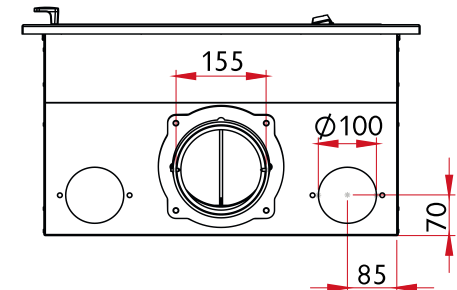

The Bay VL is available in 3 colour options: satin black, mirror black and gloss black.

FRONT VIEW

BACK VIEW

SIDE VIEW

NB: Door extends a maximum of 573mm from front of stove when open.

PLAN VIEW

Heat Output to Room

Nominal 5kW (Range 2-7kW)

Flue Outlet

Top or Rear 150mm (6") diameter

Net Efficiency

81%

Maximum Log Length

480mm (19 inches)