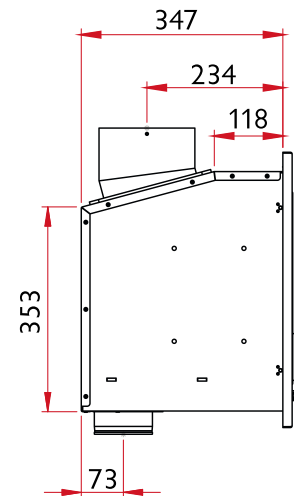

charnwood 

BAY VL INSERT

STOVE DIMENSIONS

The Bay VL is the latest addition to the Bay range. The firebox of the stove is the same as the original Bay 5 but the VL features a large landscape window framed with a vitreous enamel VLAZE surround for a more clean lined look.

The Bay VL is available in 3 colour options: satin black, mirror black and gloss black.

FRONT VIEW

BACK VIEW

SIDE VIEW

NB: Door extends a maximum of 573mm from front of stove when open.

PLAN VIEW

Heat Output to Room

Nominal 5kW (Range 2-7kW)

Flue Outlet

Top or Rear 150mm (6") diameter

Net Efficiency

81%

Maximum Log Length

480mm (19 inches)