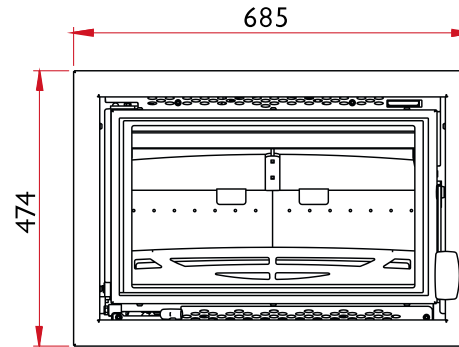

charnwood 

BAY VL INSERT

STOVE DIMENSIONS

The Bay VL is the latest addition to the Bay range. The firebox of the stove is the same as the original Bay 5 but the VL features a large landscape window framed with a vitreous enamel VLAZE surround for a more clean lined look.

The Bay VL is available in 3 colour options: satin black, mirror black and gloss black.

FRONT VIEW

BACK VIEW

SIDE VIEW

NB: Door extends a maximum of 573mm from front of stove when open.

PLAN VIEW

Heat Output to Room

Nominal 5kW (Range 2-7kW)

Flue Outlet

Top or Rear 150mm (6") diameter

Net Efficiency

81%

Maximum Log Length

480mm (19 inches)